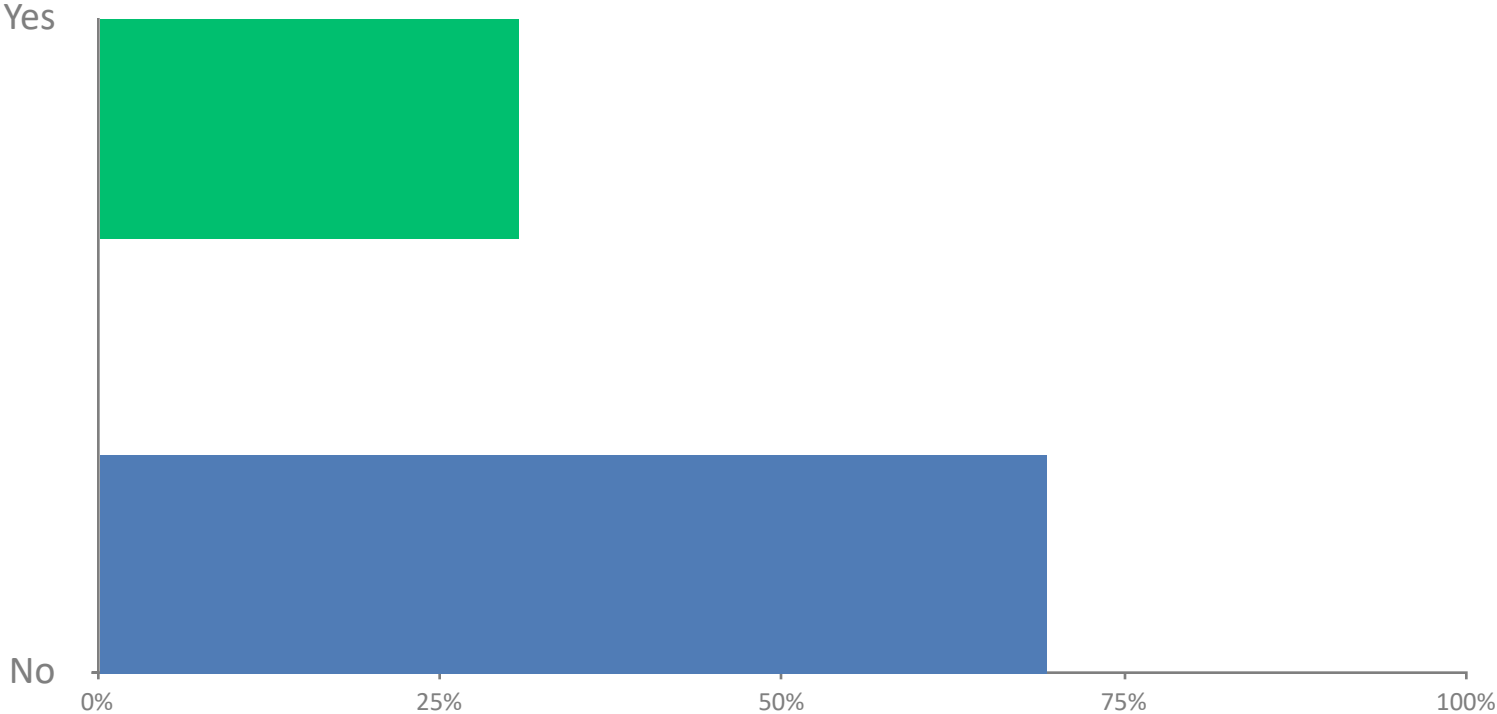

Q10: Did you participate in or visit SATTE at the India Expo Centre in Greater Noida in May 2022?

Answered: 501 Skipped: 130