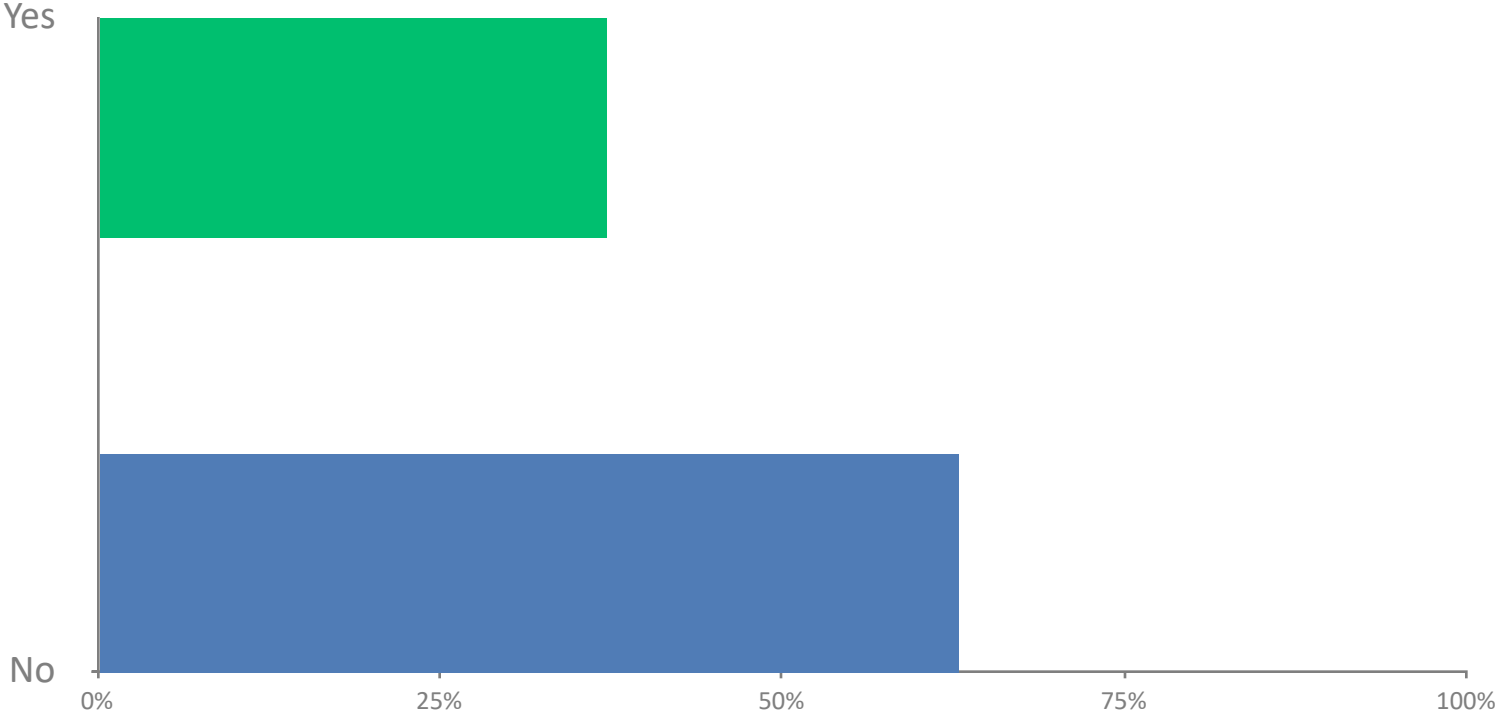

Q5: Have you ever visited India Expo Centre, Greater Noida for an exhibition or trade show?

Answered: 547 Skipped: 84