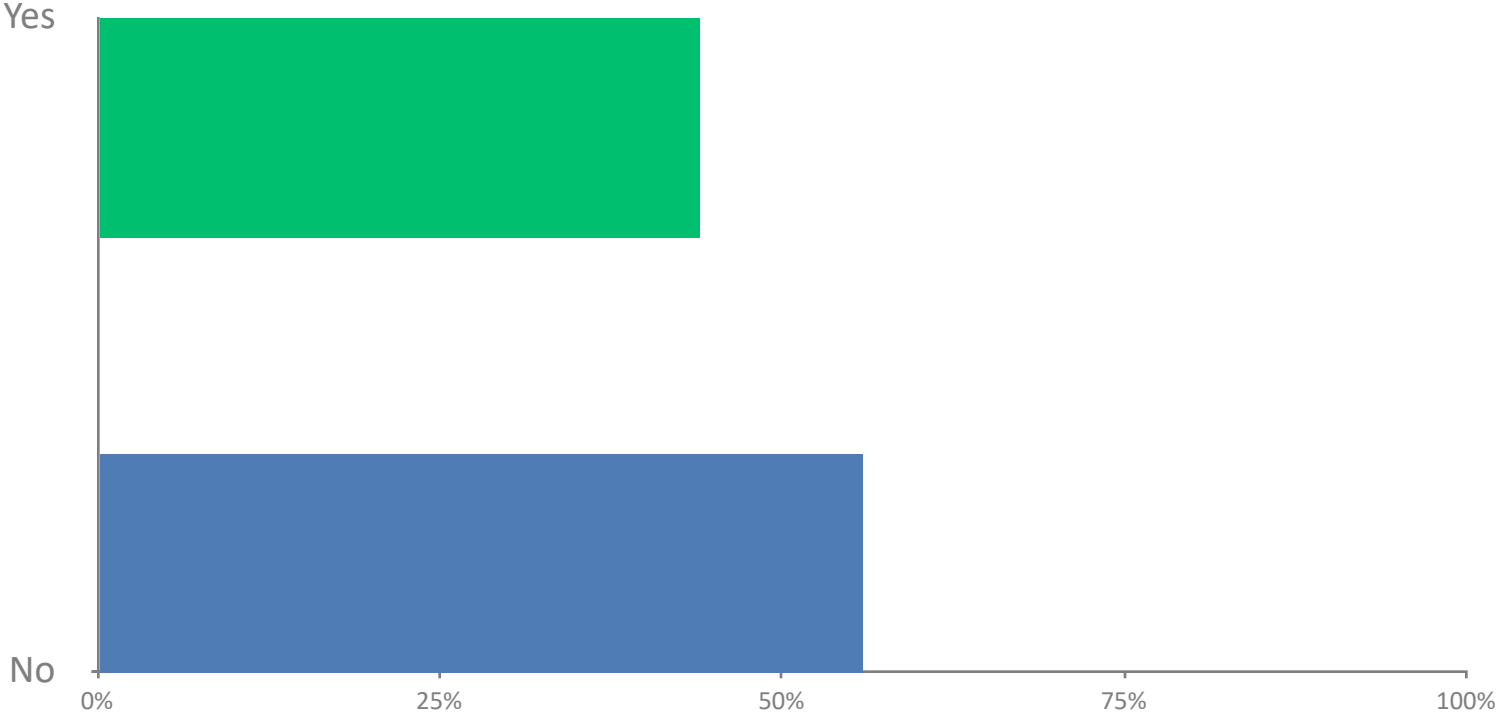

Q3: Have you ever visited Pragati Maidan, New Delhi for an exhibition or trade show?

Answered: 569 Skipped: 62