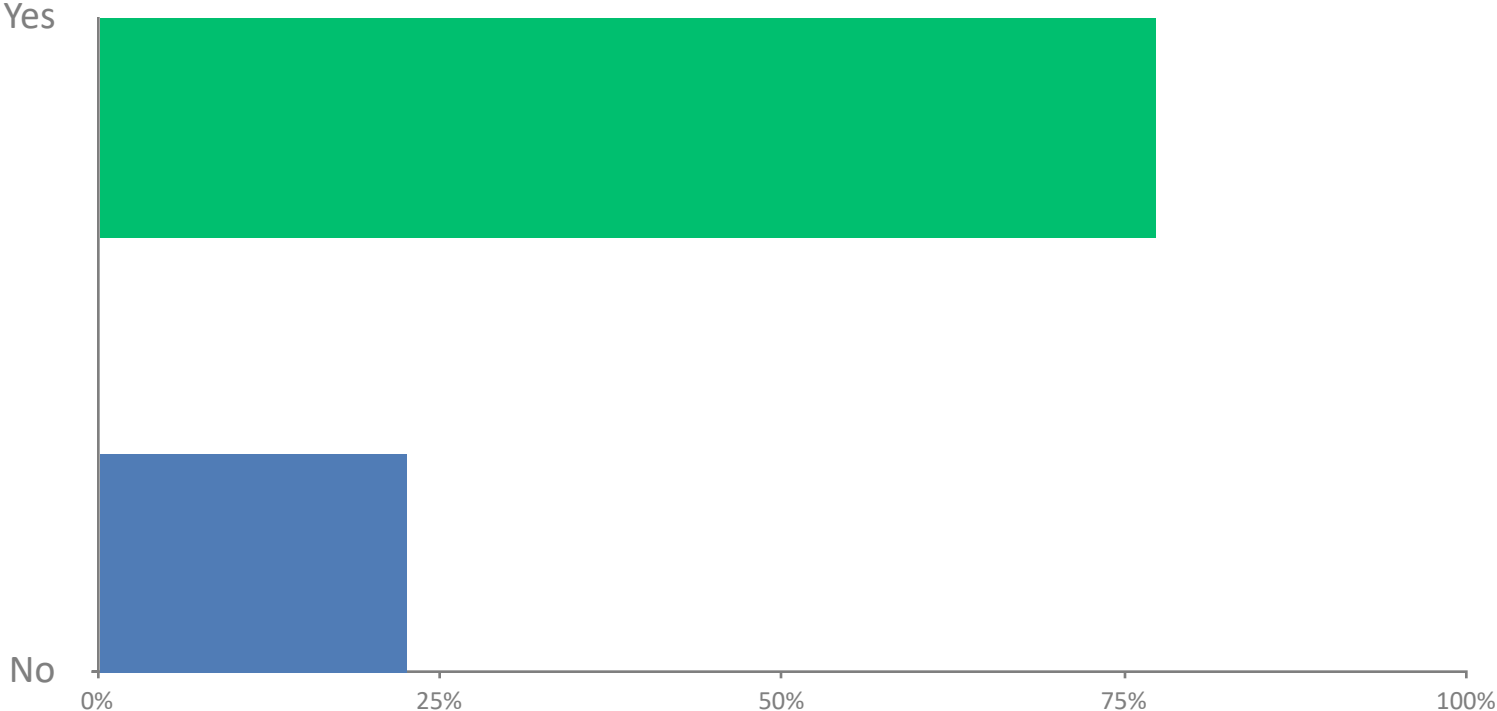

Q7: Did you participate in or visit OTM at Jio World Convention Centre, Mumbai from 13 to 15 September '22?

Answered: 539 Skipped: 92