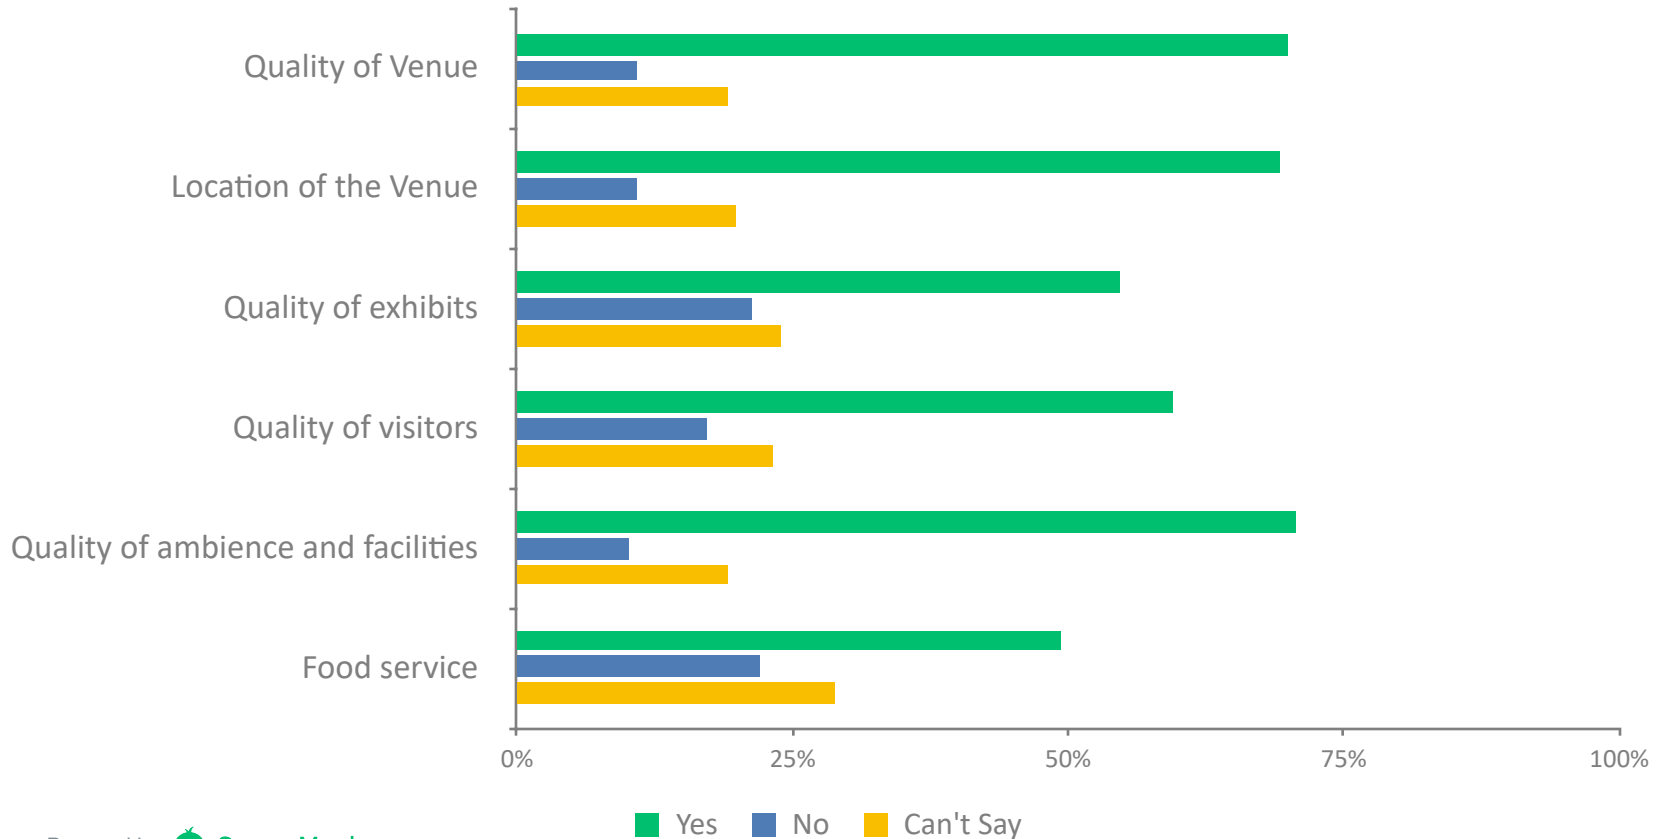

Q11: Do you think OTM 2022 at Jio World Convention Centre scored above SATTE 2022 in the following areas?

Answered: 146 Skipped: 485