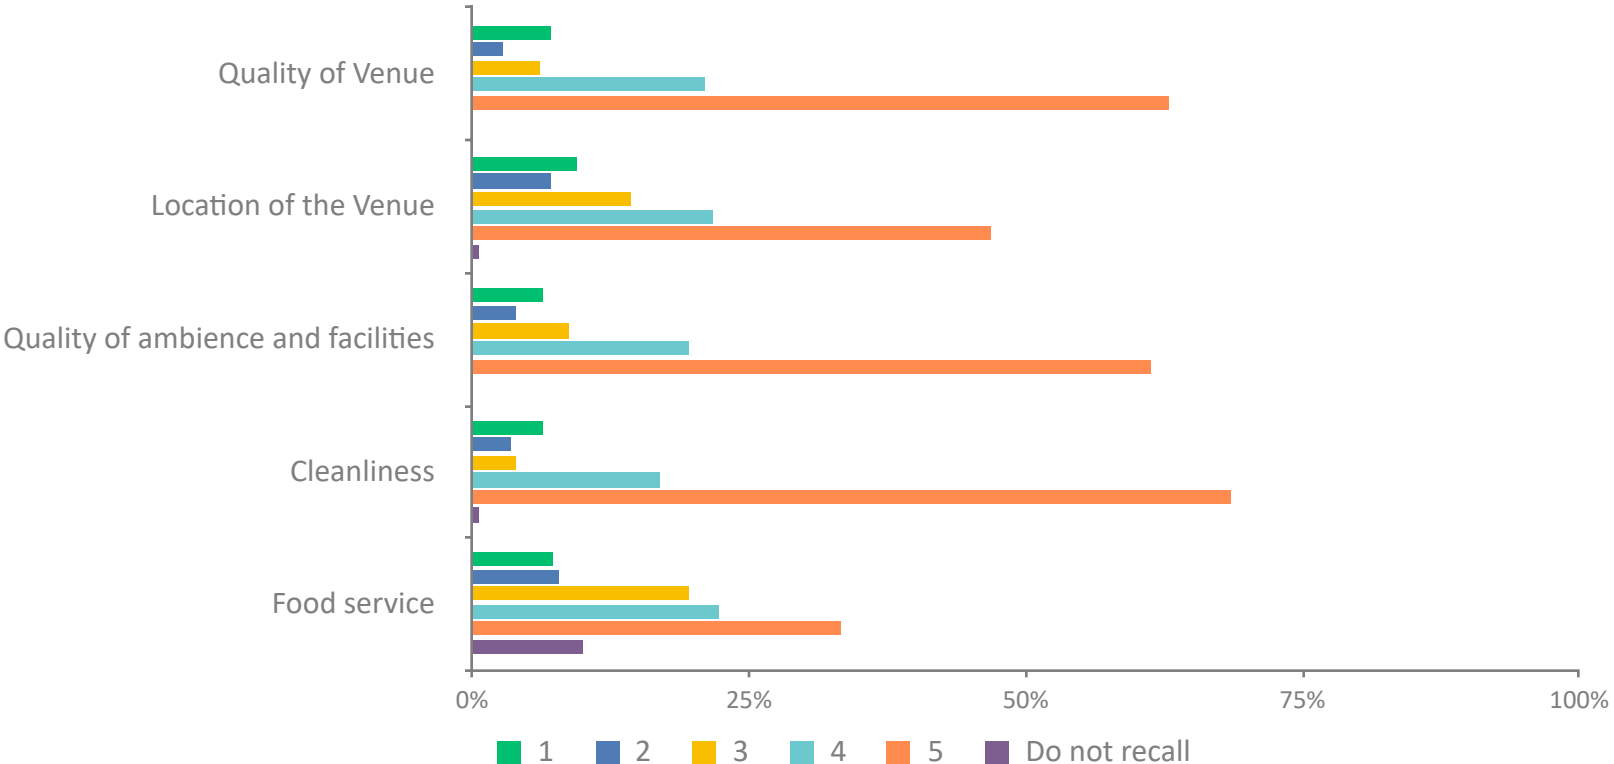

Q2: On a scale of 1 to 5 (5 being the highest and 1 being the lowest), how would you rate the Jio World Convention Centre on the following factors:

Answered: 452 Skipped: 179