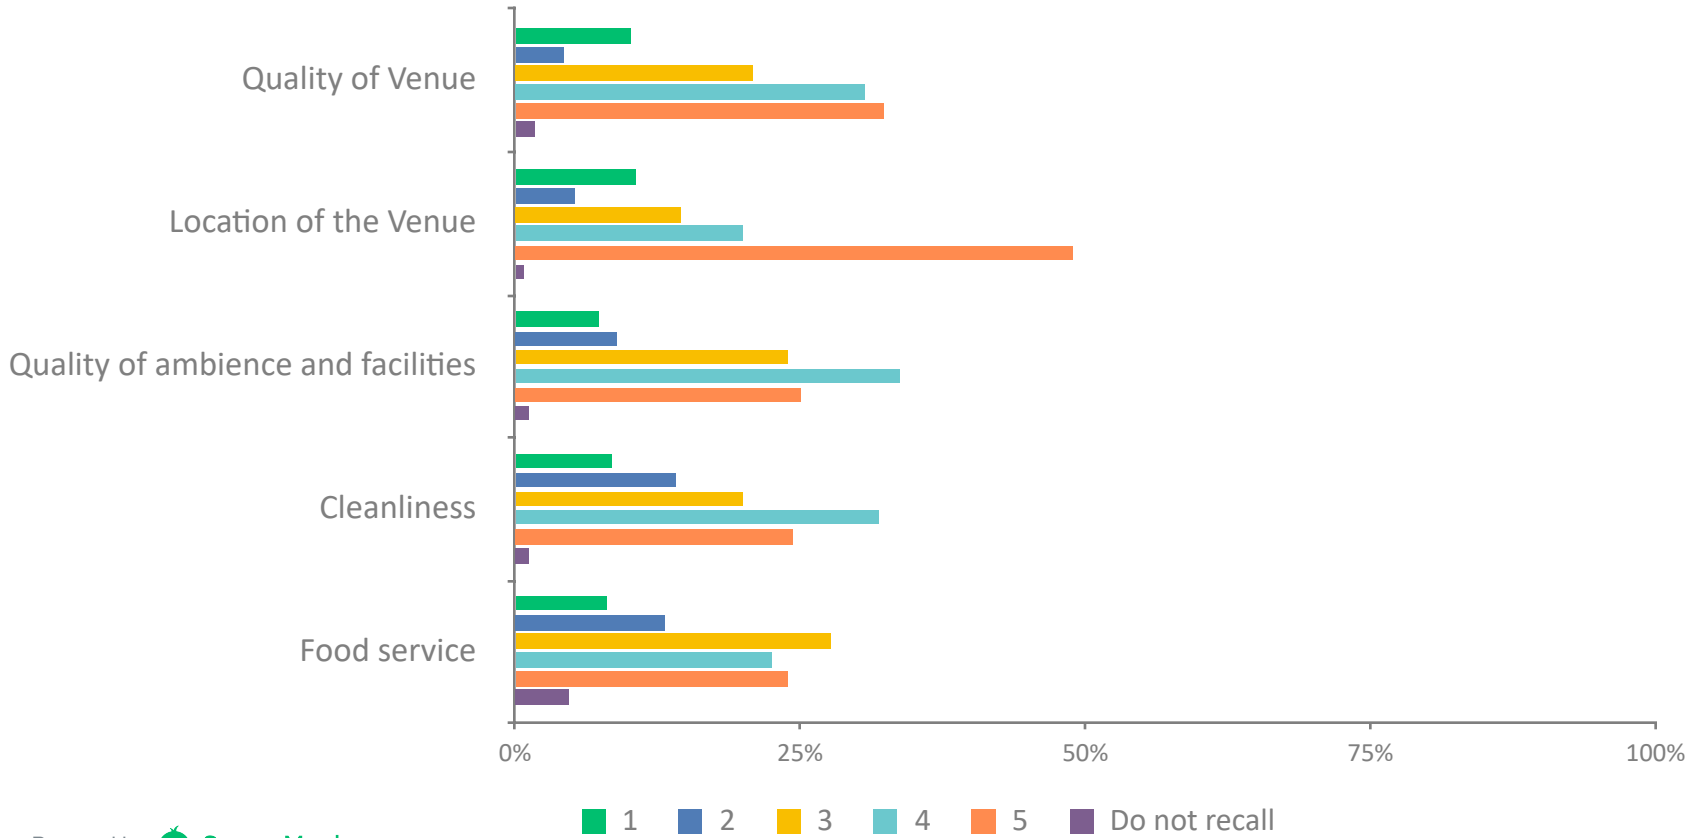

Q4: On a scale of 1 to 5 (5 being the highest and 1 being the lowest), how would you rate Pragati Maidan, New Delhi on the following factors:

Answered: 235 Skipped: 396