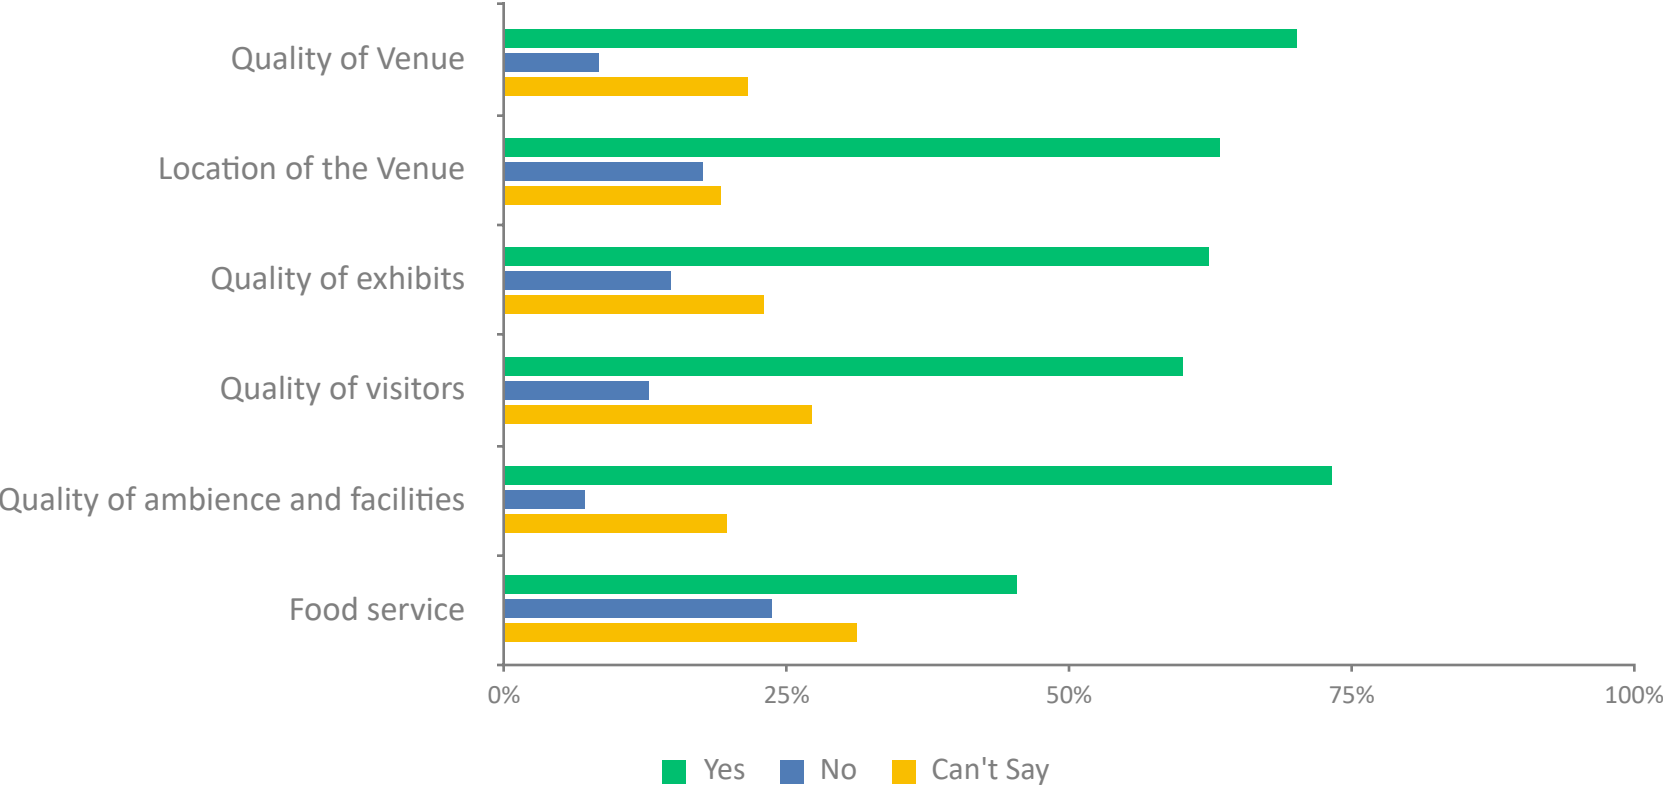

Q9: Do you think OTM at Jio World Convention Centre was comparable to other international travel tradeshow in Asia, e.g. ITB Asia, in the following aspects:

Answered: 382 Skipped: 249