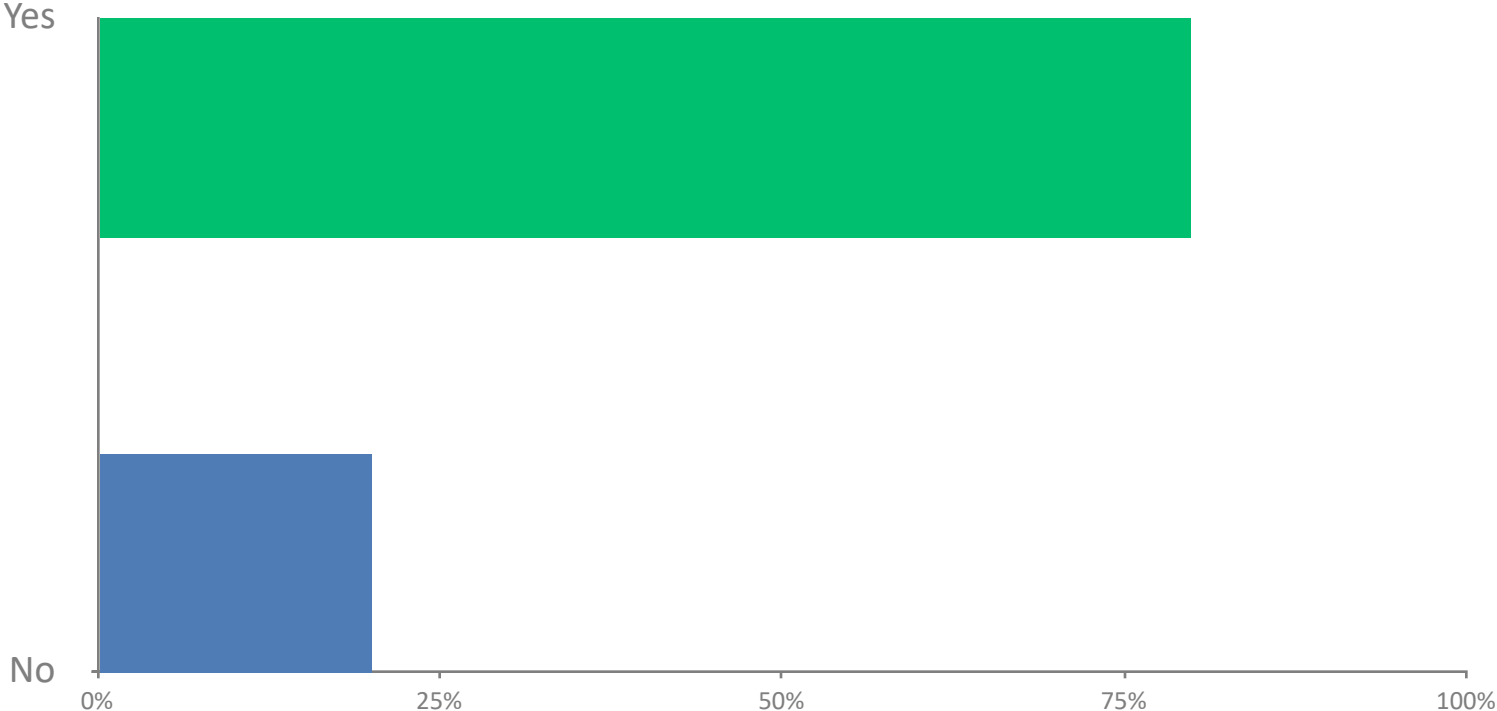

Travel Exhibition and Venue Survey

Friday, October 28, 2022

631

Total Responses

Date Created: Thursday, October 13, 2022

Complete Responses: 631

Q1: Have you ever visited the Jio World Convention Centre at Bandra Kurla Complex, Mumbai for an exhibition or trade show?

Answered: 631 Skipped: 0

Q1: Have you ever visited the Jio World Convention Centre at Bandra Kurla Complex, Mumbai for an exhibition or trade show?

Answered: 631 Skipped: 0

ANSWER CHOICES	RESPONSES	
Yes	79.87%	504
No	20.13%	127
TOTAL		631