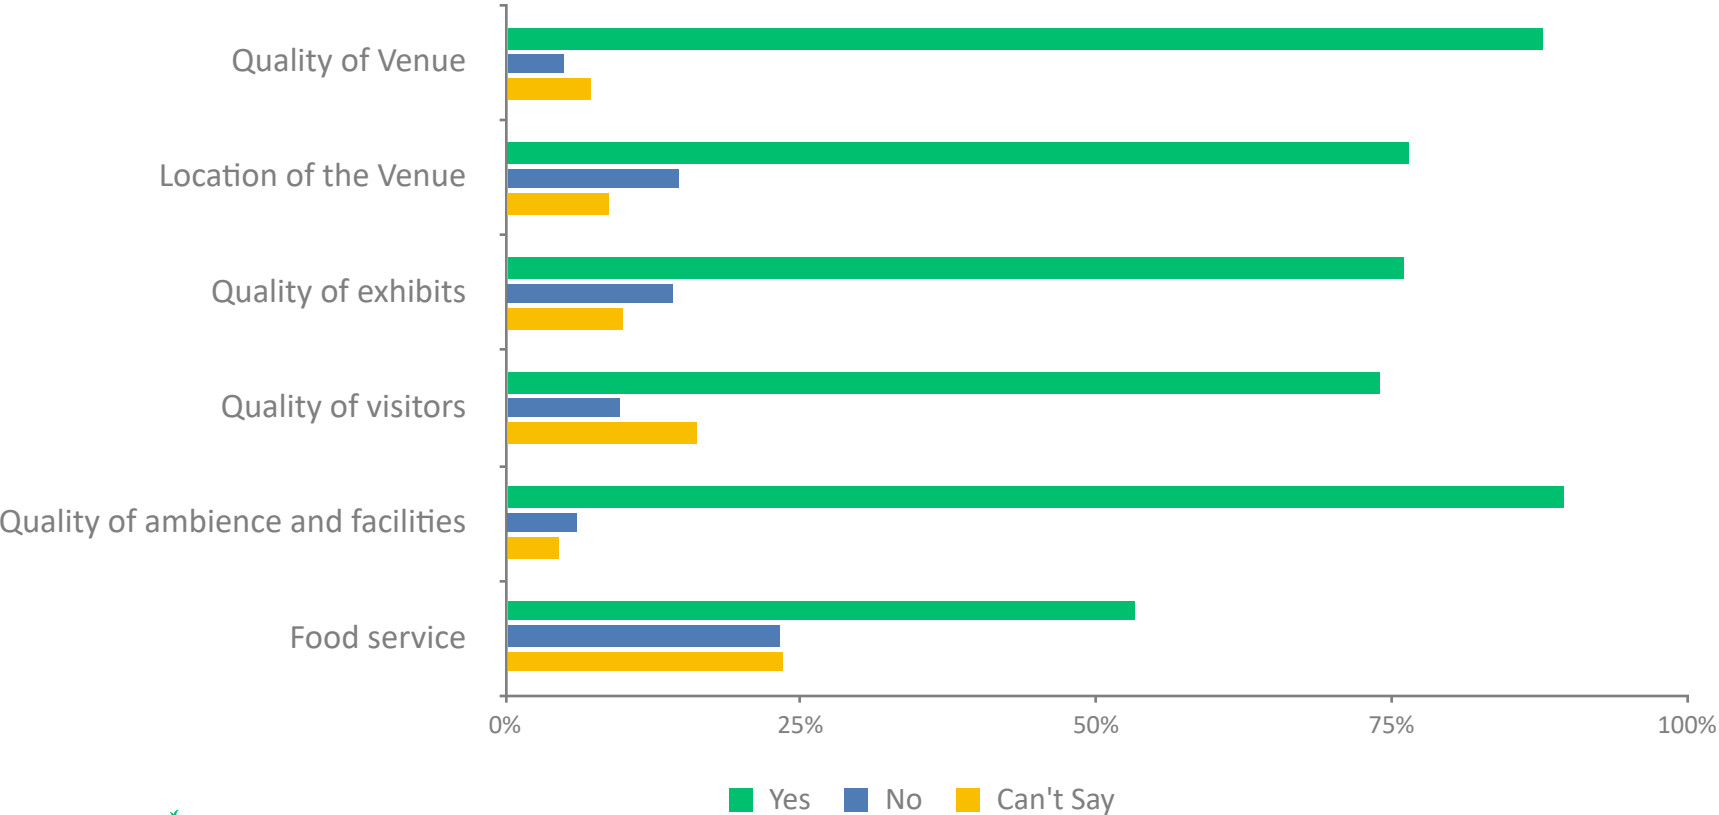

Q8: Do you think OTM at Jio World Convention Centre has raised the standards of travel trade shows in India to new levels in the following aspects:

Answered: 382 Skipped: 249